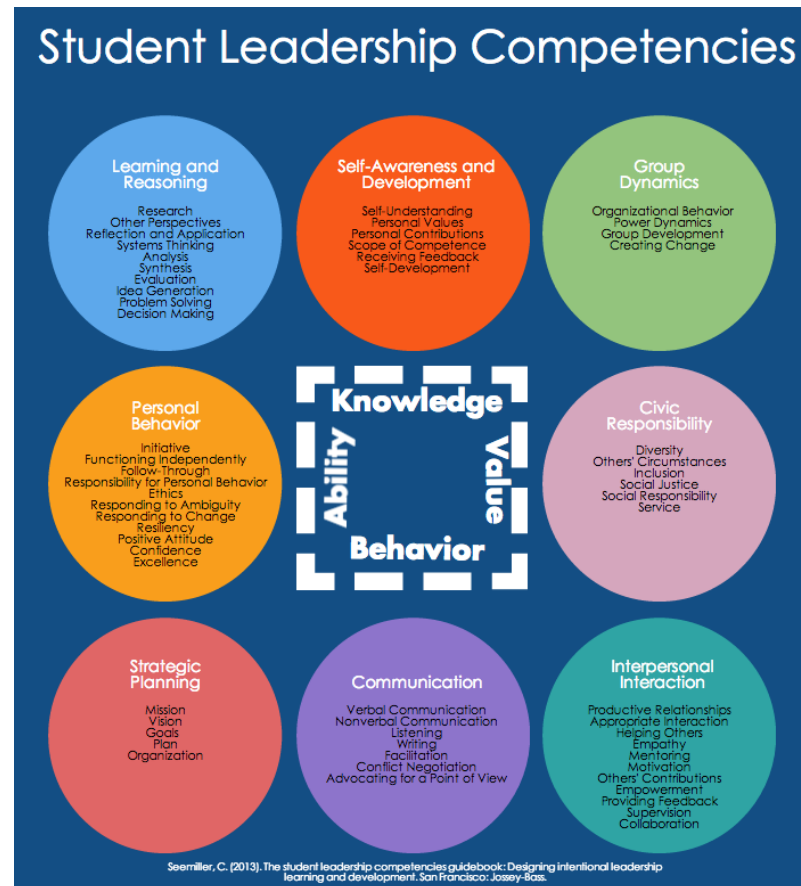

Student Leadership Competencies

The information below reflects all Center for Leadership and Service programs and their associated Student Leadership Competencies, as well as the degree to which they are engaged (I- Introduced; R- Reinforced; E-Enhanced).